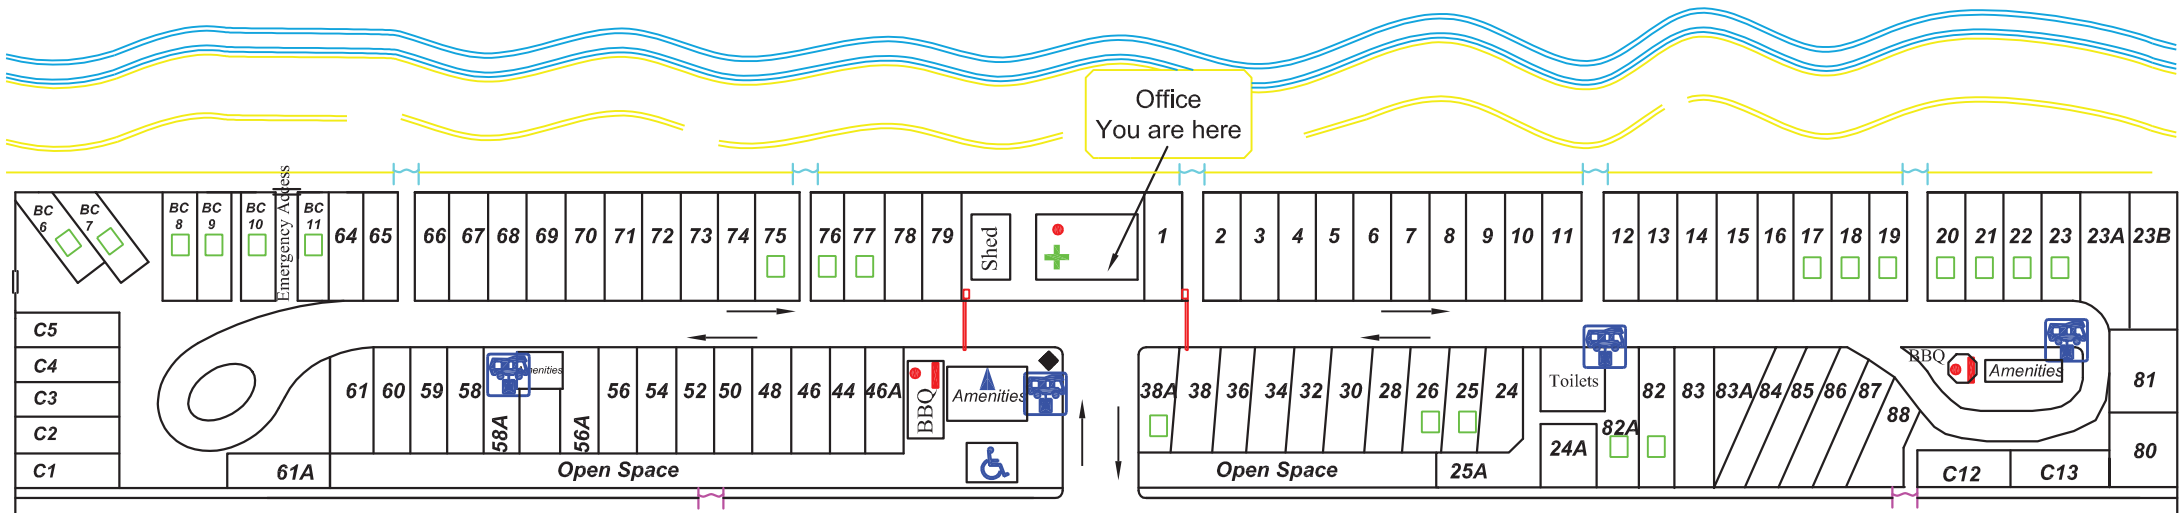

Beachside Holiday Caravan Park

PLEASE DO NOT DRIVE OR PARK ON THE CONCRETE SLABS OR GREEN MATS

- Fire Extinguisher
- First Aid Kit
- Dump Point
- Assembly Area
- Beach Access
- Path Access
- Fire Blanket
- Laundry
- Disabled Amenities
- Green Mat
- Yeppoon**